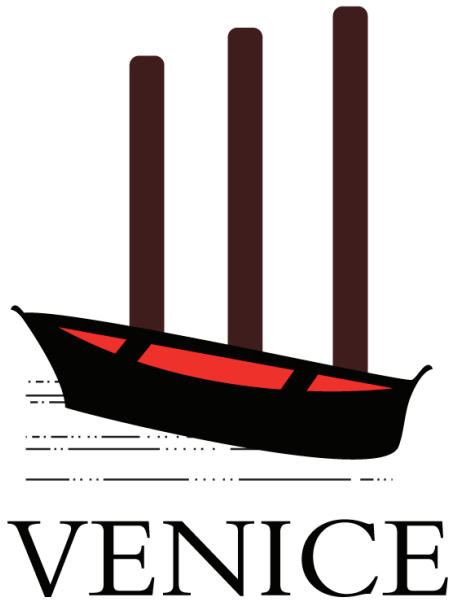

### Company Logo

Animal Planet

Multiple variations of the logo with different animal skin.

City Logo

Venice

The gondola is an significant symbol of Venice.

The Monstera leaf is an significant symbol of Hawaii.  
Shaped like a heart, it is also a great symbol of health.